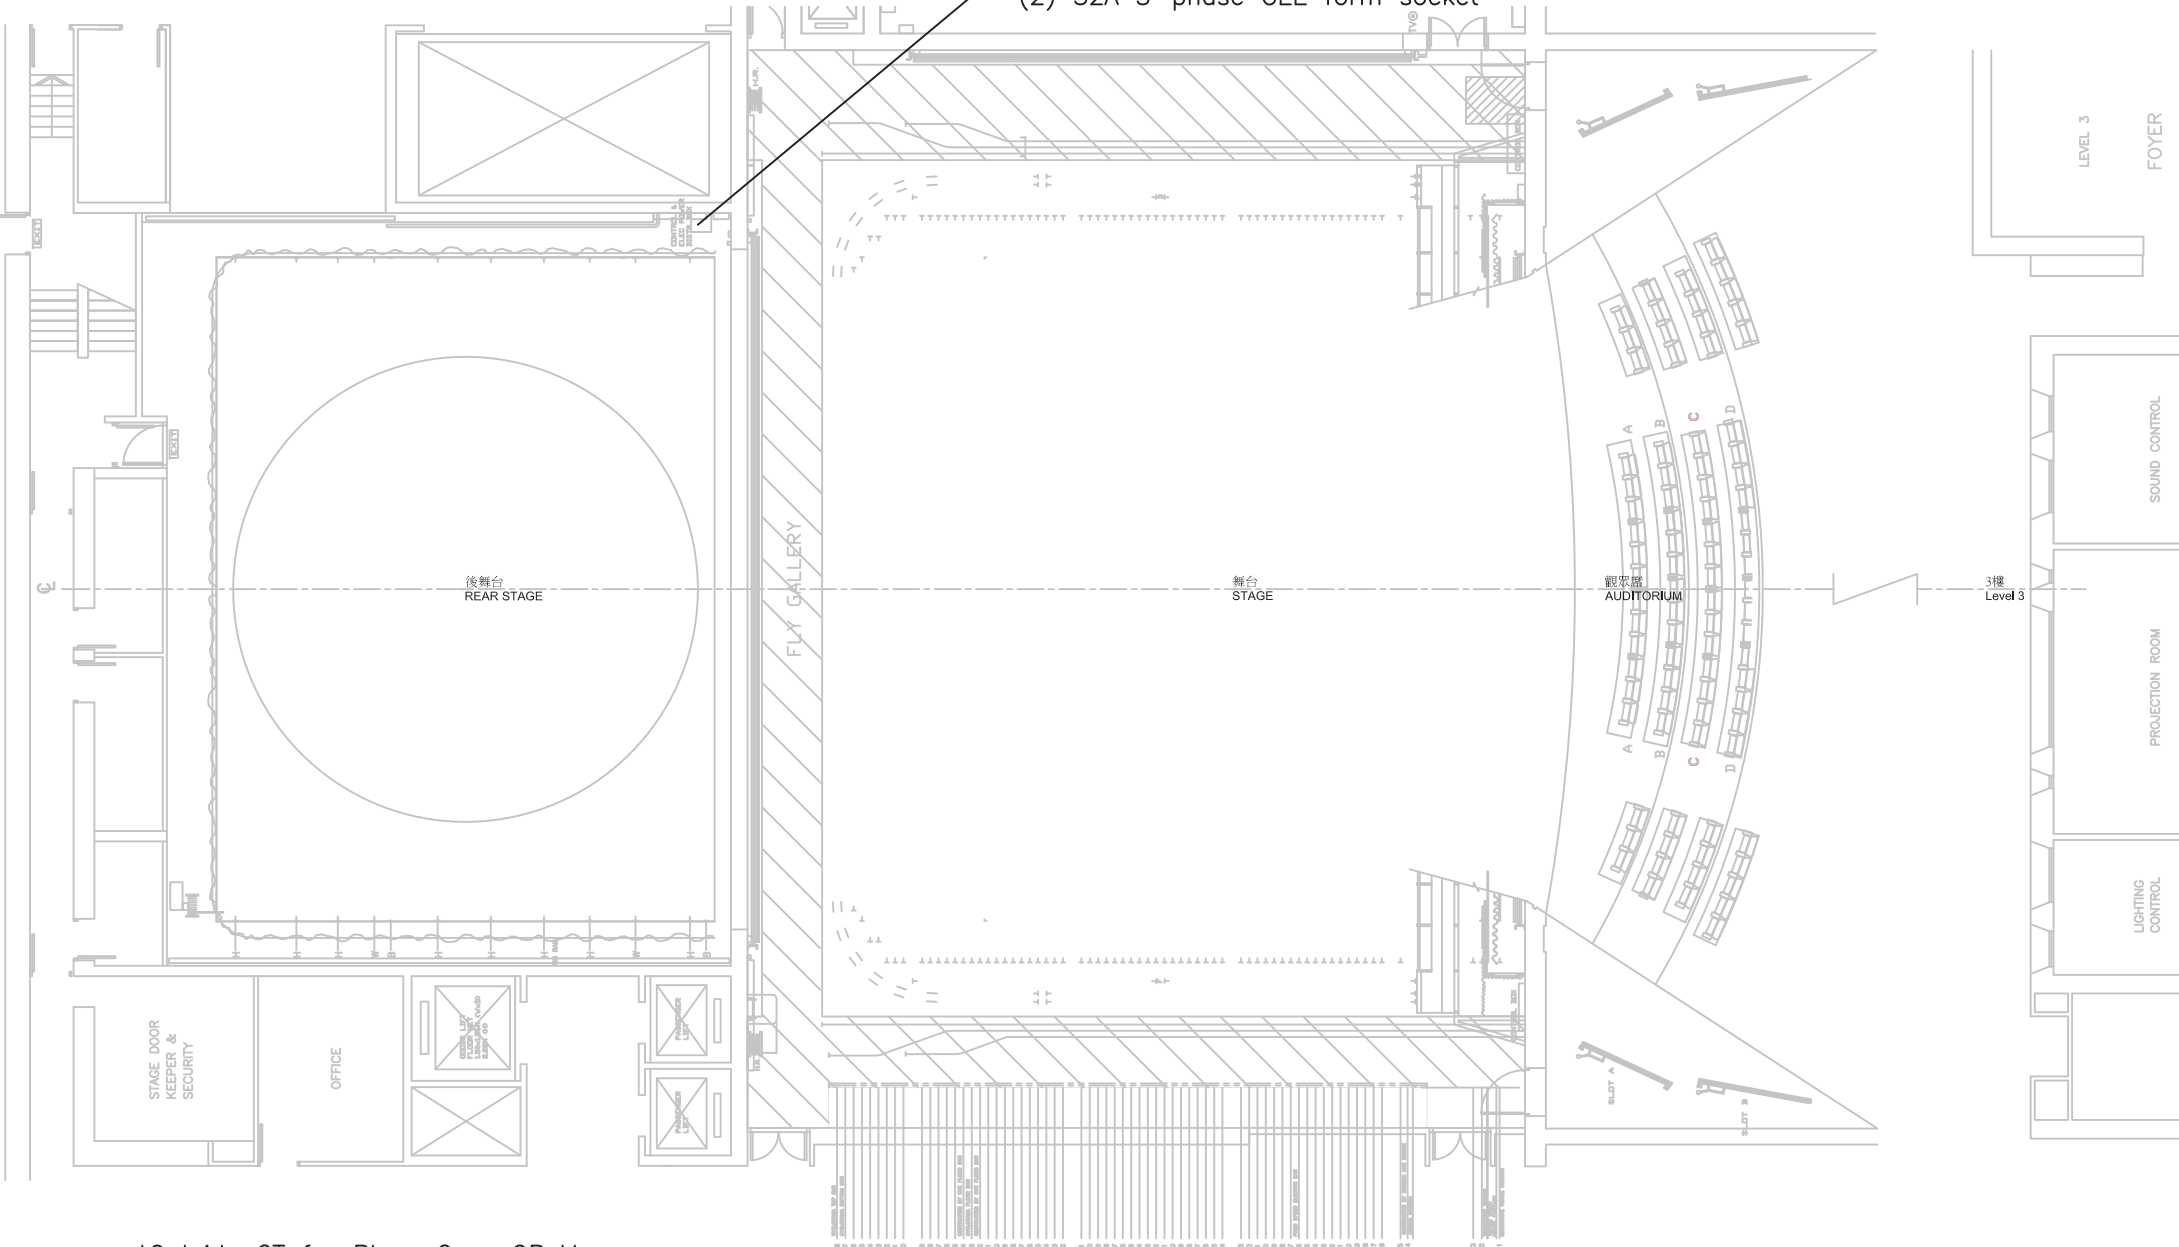

香港文化中心 大劇院 額外供電平面圖
 Hong Kong Cultural Centre Grand Theatre Power Outlet Plan

- (1) 400A 3-phase terminal box
- (1) 200A 3-phase terminal box
- (2) 32A 3-phase CEE form socket

*Outside GT for Plaza C or OB Van
 (1) 63A 3-phase CEE form socket