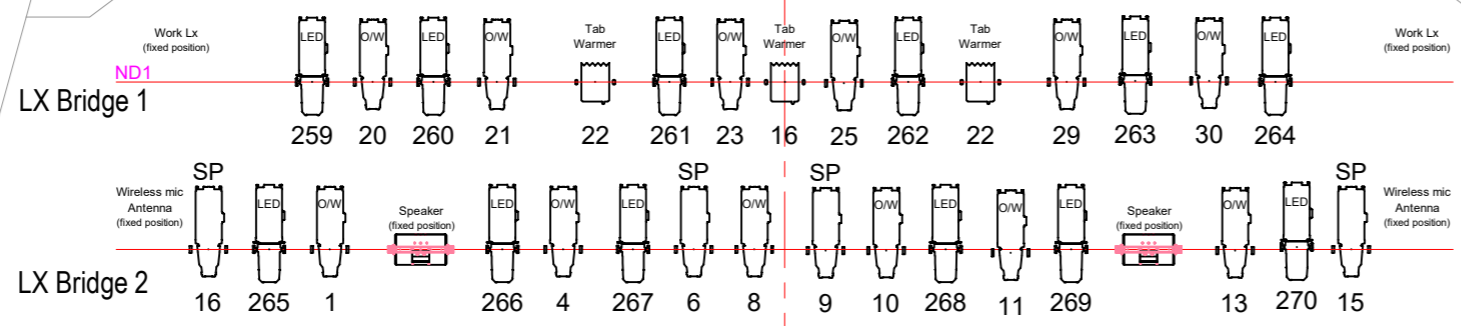

T35	Black Backcloth
34	Cyclorama
33	
32	
31	
30	Leg 4A
29	
w28	
w27	LX Bar 4 (CYC LX)
26	No.4 Border & Legs
25	
24	
w23	LX Bar 3
22	Legs 3
21	Border 3
20	
19	
w18	
17	Leg 2A
16	Mid-Curtain
15	
w14	LX Bar 2
13	Legs 2
12	Border 2
w11	
10	
9	
8	
7	Leg 1A
6	
5	
w4	LX Bar 1
3	Legs 1
2	House Border
1	House Curtain

Lx Towers (6 sets):  
ETC 750W Source Four  
Zoom 25/50

	Highend SolaFrame 750
	ETC ColorSource CYC
	Strand 2KW Effect Projector
	Selecon 1KW Compact Fresnel
	ETC 750W Source Four Zoom 15/30
	ETC 750W Source Four Zoom 25/50
	ETC Source Four LED Series 2 Lustr Fresnel
	ETC Source Four LED Series 2 Lustr Profile 15/30