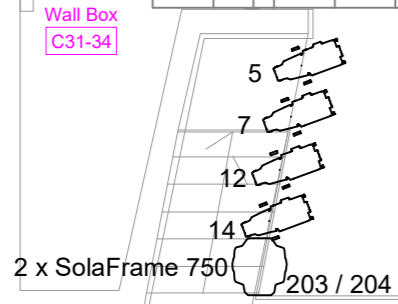

T35	Black Backcloth
34	Cyclorama
33	
32	
31	
30	Leg 4A
29	
w28	
w27	LX Bar 4 (CYC LX)
26	No.4 Border & Legs
25	
24	
w23	LX Bar 3
22	Legs 3
21	Border 3
20	
19	
w18	
17	Leg 2A
16	Mid-Curtain
15	
w14	LX Bar 2
13	Legs 2
12	Border 2
w11	
10	
9	
8	
7	Leg 1A
6	
5	
w4	LX Bar 1
3	Legs 1
2	House Border
1	House Curtain

Lx Towers (6 sets):  
ETC 750W Source Four  
Zoom 25/50

	Highend SolaFrame 750
	ETC ColorSource CYC
	Strand 2KW Effect Projector
	Selecon 1KW Compact Fresnel
	ETC 750W Source Four Zoom 15/30
	ETC 750W Source Four Zoom 25/50
	ETC Source Four LED Series 2 Lustr Fresnel
	ETC Source Four LED Series 2 Lustr Profile 15/30