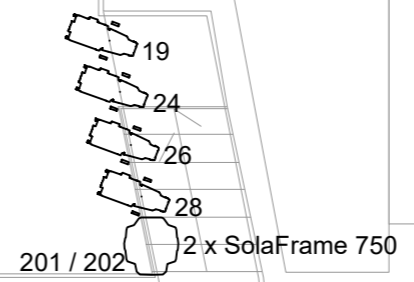

T35	Black Backcloth
34	Cyclorama
33	
32	
31	
30	Leg 4A
29	
w28	
w27	LX Bar 4 (CYC LX)
26	No.4 Border & Legs
25	
24	
w23	LX Bar 3
22	Legs 3
21	Border 3
20	
19	
w18	
17	Leg 2A
16	Mid-Curtain
15	
w14	LX Bar 2
13	Legs 2
12	Border 2
w11	
10	
9	
8	
7	Leg 1A
6	
5	
w4	LX Bar 1
3	Legs 1
2	House Border
1	House Curtain

Lx Towers (6 sets):  
ETC 750W Source Four  
Zoom 25/50

	Highend SolaFrame 750
	ETC ColorSource CYC
	Strand 2KW Effect Projector
	Selecon 1KW Compact Fresnel
	ETC 750W Source Four Zoom 15/30
	ETC 750W Source Four Zoom 25/50
	ETC Source Four LED Series 2 Lustr Fresnel
	ETC Source Four LED Series 2 Lustr Profile 15/30