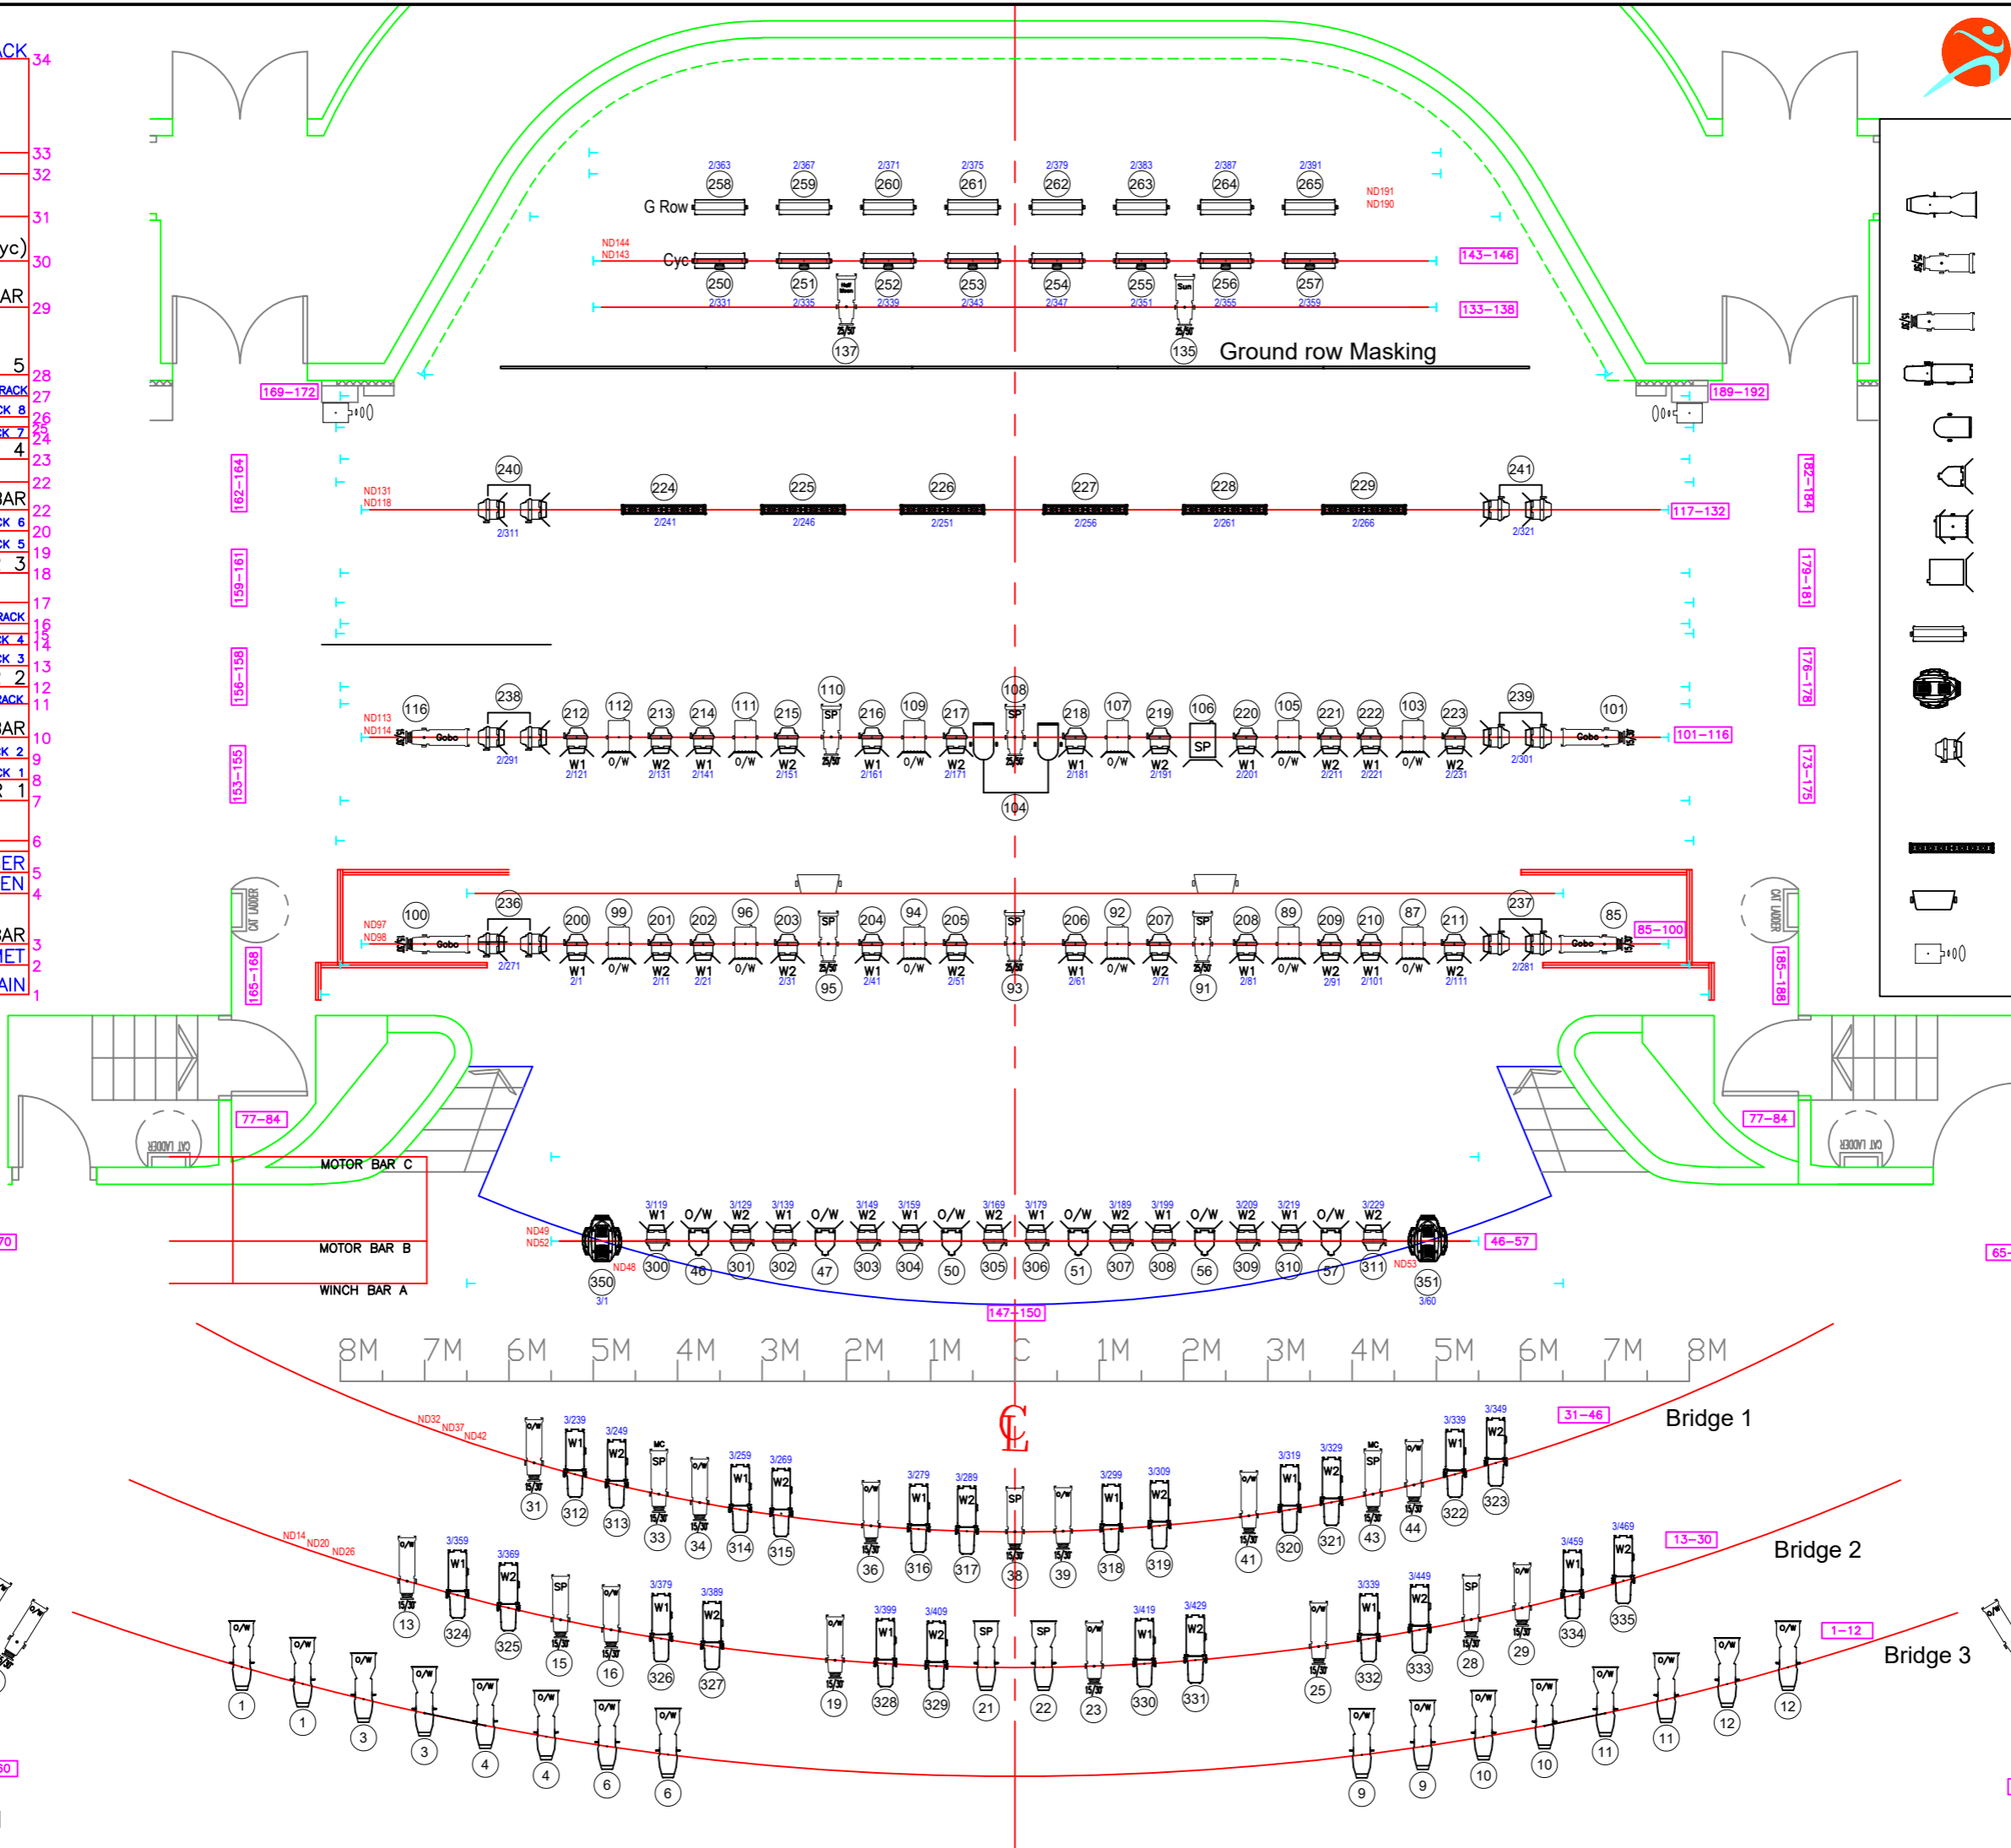

- Black Backdrop CYC TRACK 34
- HEMP SET 8 33
- HEMP SET 7 32
- HEMP SET 6 31
- NO. 5 LX BAR(Cyc) 30
- NO. 4 LX BAR 29
- MOTOR BAR 5 28
- 3rd MID CURTAIN/LEG 5 OVERLAP TRACK 27
- BORDER 5 WIPER TRACK 8 26
- HEMP SET 5 WIPER TRACK 7 25
- MOTOR BAR 4 23
- HEMP SET 4 22
- NO. 3 LX BAR 22
- BORDER & LEG 4 WIPER TRACK 6 20
- WIPER TRACK 5 19
- MOTOR BAR 3 18
- HEMP SET 3 17
- 2nd MID CURTAIN/LEG 3 OVERLAP TRACK 16
- HEMP SET 2 15
- BORDER 3 WIPER TRACK 4 13
- WIPER TRACK 3 13
- MOTOR BAR 2 12
- 1st MID CURTAIN OVERLAP TRACK 11
- NO. 2 LX BAR 10
- BORDER & LEG 2 WIPER TRACK 2 8
- WIPER TRACK 1 8
- MOTOR BAR 1 7
- HEMP SET 1 6
- LEG 1 6
- TEASER 5
- CINEMA SCREEN 4
- NO. 1 LX BAR 3
- PELMET 2
- HOUSE CURTAIN 1

LEGEND

- 750W ETC Source4 10
- 750W ETC Source4 25-50
- 750W ETC Source4 15-30
- ETC Source4 Lustr2 15-30
- 1kW Par CP61
- 750W ETC PARNel
- 1.2kW Strand Cantata F Fresnel
- 2kW Strand Patt 828 Fresnel
- 200W Altman Spectra Cyc200
- Robe DL7S (Mode 3)
- Altman AP-150 (8-bit)  
High-cross: 40 degree (zoom control: 158)  
Bar 2 Wash: 55 degree (zoom control: 217)  
Bar 1 Wash: 50 degree (zoom control: 197)  
FM Bar 2 Face lx: 40 degree (zoom control: 158)
- ETC ColorSource Linear2
- 1.5kW Anytronic Deathstar
- Smoke Machine